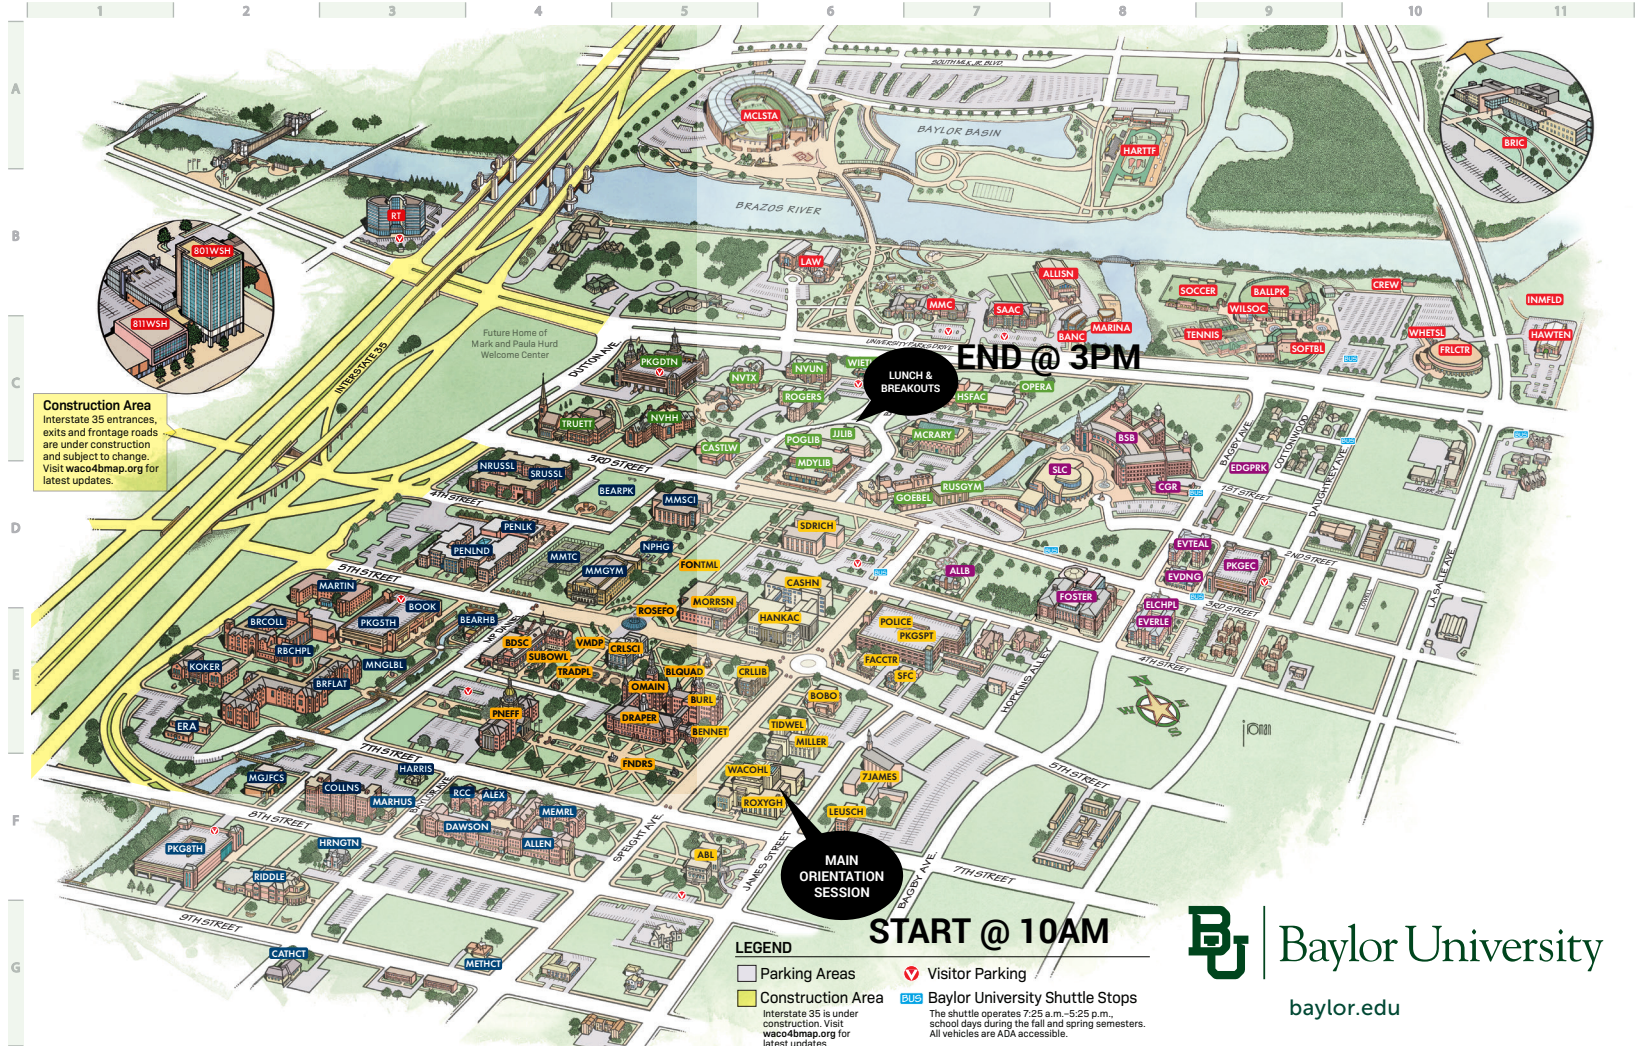

ATHLETICS, RECREATION & SPORTS

- Baylor Recreational Sports Fields (Intramurals) ■ B11
- Billy W. Williams Golf Practice Facility and Clubhouse ■ Not Pictured
- 3400 S. University Parks Dr. Carlile Equestrian Building and Willis Family Equestrian Center ■ Not Pictured
- 3540 S. University Parks Dr. Clyde Hart Track & Field Stadium ■ A8
- Hawkins Indoor Tennis Center ■ C11
- Highers Athletic Complex ■ B7
- Allison Indoor Football Practice Facility ■ B7
- Beauchamp Athletic Nutrition Center ■ B7
- Simpson Athletics & Academic Center ■ B7
- McLane Stadium ■ A5
- McLane Student Life Center ■ D8
- McLean Tennis Courts ■ D4
- Pullin Family Marina ■ C3
- Rena Marrs McLean Gymnasium ■ D4
- Russell Gymnasium ■ D7
- Turner Riverfront Complex ■ B9
- Baylor Ballpark & Indoor Batting Cages ■ B9
- Baylor Soccer Offices & Betty Lou Mays Soccer Field ■ B9
- Ferrell Center ■ C10
- Whetsel Basketball Practice Facility ■ B10
- Gettman Softball Stadium & Indoor Practice Facility ■ B9
- Hurd Tennis Center ■ B9
- Williams Family Soccer & Olympic Sports Center ■ B9

- Bennett Auditorium ■ E5
- Bill Daniel Student Center (SUB) ■ E4

NAME	GRID	CODE	NAME	GRID	CODE
Blume Conference Center	D6	CASHN	Chick-fil-A	B6	LAW
Bobo Spiritual Life Center	E6	BOBO	Common Grounds	E6	FACCTR
Ellison Chapel	D8	ELCHPL	Panda Express	D4	PENLK
Jones Concert Hall	C7	MCRARY	Sic 'Em Snacks	D6	MDYLIB
Jonas Theater	C7	HSFAC	Steak 'N Shake	B3	RT
Kaysar Auditorium	E6	HANKAC	Sushic	F4	RCC
McClintan Family Auditorium	D8	FOSTER	Law School Café	B3	MDYLIB
McMullen-Connally Faculty Center	E6	FACCTR	McMullen-Connally Faculty Center	B3	RT
Miller Chapel	E6	MILLER	The Penland Crossroads	D3	BOOK
Paul and Jane Meyer Conference Center	D8	FOSTER	P.O.D. Market @ Penland	E6	POLICE
Paul Powell Chapel	C4	TRUETT	Starbucks @ Moody Library	A5	MCLSTA
Reynolds Conference Center	E2	RCC	Starbucks Terrace Café	E7	PKGSPT
Robbins Chapel	E2	RCHPL	Waco Hall	B3	RT
Roxy Grove Hall	F6	ROXYGH			
Stacy Riddle Forum	F2	RIDDLE			
Waco Hall	F5	WACOHL			

NAME	GRID	CODE	NAME	GRID	CODE
Blume Conference Center	D6	CASHN	Chick-fil-A	B6	LAW
Bobo Spiritual Life Center	E6	BOBO	Common Grounds	E6	FACCTR
Ellison Chapel	D8	ELCHPL	Panda Express	D4	PENLK
Jones Concert Hall	C7	MCRARY	Sic 'Em Snacks	D6	MDYLIB
Jonas Theater	C7	HSFAC	Steak 'N Shake	B3	RT
Kaysar Auditorium	E6	HANKAC	Sushic	F4	RCC
McClintan Family Auditorium	D8	FOSTER	Law School Café	B3	MDYLIB
McMullen-Connally Faculty Center	E6	FACCTR	McMullen-Connally Faculty Center	B3	RT
Miller Chapel	E6	MILLER	The Penland Crossroads	D3	BOOK
Paul and Jane Meyer Conference Center	D8	FOSTER	P.O.D. Market @ Penland	E6	POLICE
Paul Powell Chapel	C4	TRUETT	Starbucks @ Moody Library	A5	MCLSTA
Reynolds Conference Center	E2	RCC	Starbucks Terrace Café	E7	PKGSPT
Robbins Chapel	E2	RCHPL	Waco Hall	B3	RT
Roxy Grove Hall	F6	ROXYGH			
Stacy Riddle Forum	F2	RIDDLE			
Waco Hall	F5	WACOHL			

NAME	GRID	CODE	NAME	GRID	CODE
Blume Conference Center	D6	CASHN	Chick-fil-A	B6	LAW
Bobo Spiritual Life Center	E6	BOBO	Common Grounds	E6	FACCTR
Ellison Chapel	D8	ELCHPL	Panda Express	D4	PENLK
Jones Concert Hall	C7	MCRARY	Sic 'Em Snacks	D6	MDYLIB
Jonas Theater	C7	HSFAC	Steak 'N Shake	B3	RT
Kaysar Auditorium	E6	HANKAC	Sushic	F4	RCC
McClintan Family Auditorium	D8	FOSTER	Law School Café	B3	MDYLIB
McMullen-Connally Faculty Center	E6	FACCTR	McMullen-Connally Faculty Center	B3	RT
Miller Chapel	E6	MILLER	The Penland Crossroads	D3	BOOK
Paul and Jane Meyer Conference Center	D8	FOSTER	P.O.D. Market @ Penland	E6	POLICE
Paul Powell Chapel	C4	TRUETT	Starbucks @ Moody Library	A5	MCLSTA
Reynolds Conference Center	E2	RCC	Starbucks Terrace Café	E7	PKGSPT
Robbins Chapel	E2	RCHPL	Waco Hall	B3	RT
Roxy Grove Hall	F6	ROXYGH			
Stacy Riddle Forum	F2	RIDDLE			
Waco Hall	F5	WACOHL